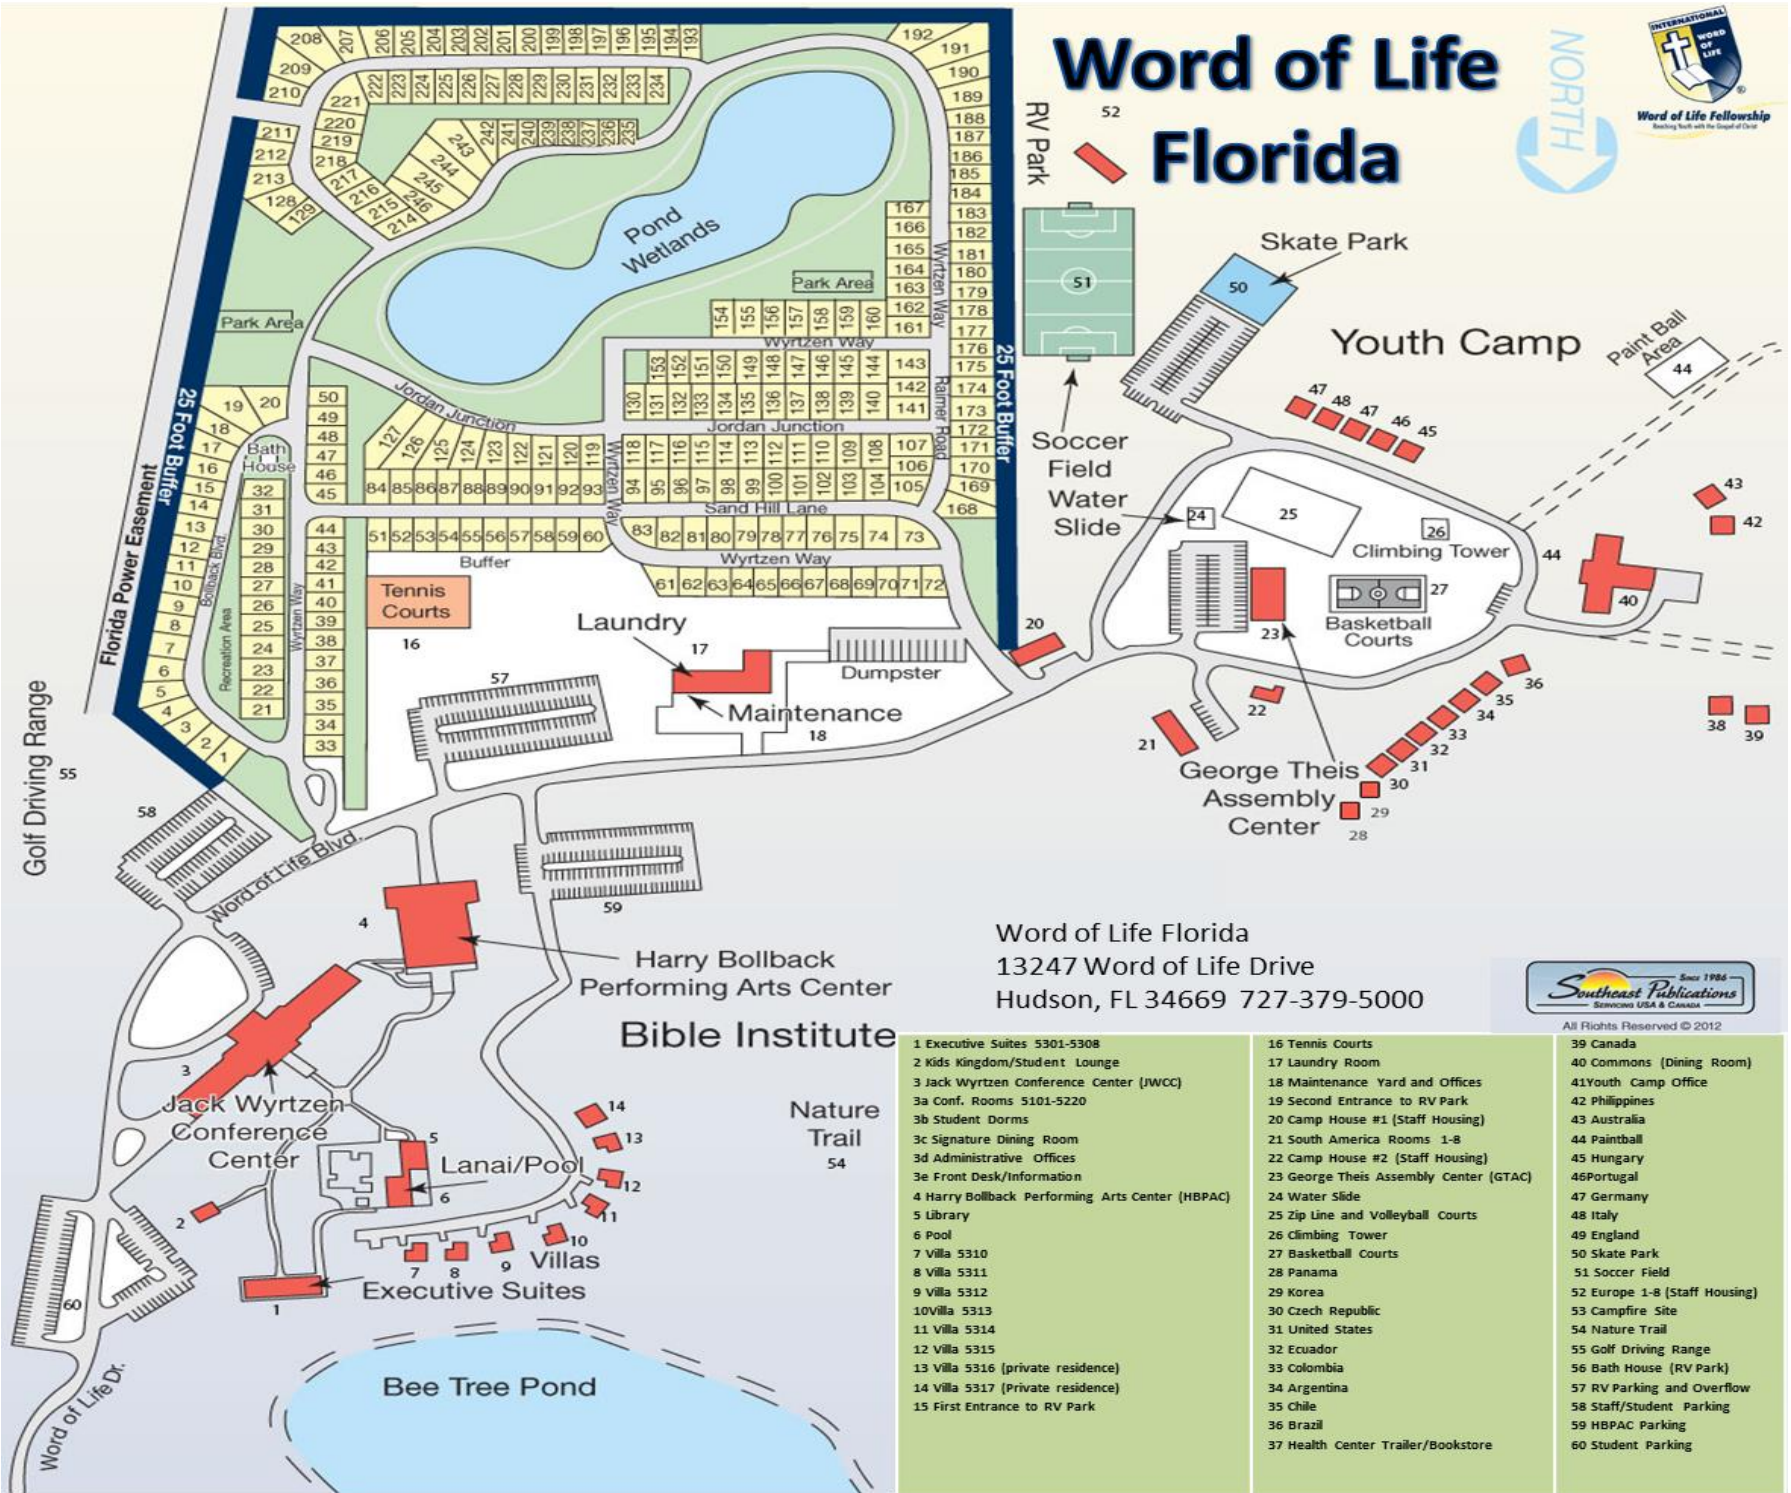

Word of Life Florida

Word of Life Florida
13247 Word of Life Drive
Hudson, FL 34669 727-379-5000

All Rights Reserved © 2012

- 1 Executive Suites 5301-5308
- 2 Kids Kingdom/Student Lounge
- 3 Jack Wyrzten Conference Center (JWCC)
- 3a Conf. Rooms 5101-5220
- 3b Student Dorms
- 3c Signature Dining Room
- 3d Administrative Offices
- 3e Front Desk/Information
- 4 Harry Bollback Performing Arts Center (HBPAC)
- 5 Library
- 6 Pool
- 7 Villa 5310
- 8 Villa 5311
- 9 Villa 5312
- 10 Villa 5313
- 11 Villa 5314
- 12 Villa 5315
- 13 Villa 5316 (private residence)
- 14 Villa 5317 (private residence)
- 15 First Entrance to RV Park

- 16 Tennis Courts
- 17 Laundry Room
- 18 Maintenance Yard and Offices
- 19 Second Entrance to RV Park
- 20 Camp House #1 (Staff Housing)
- 21 South America Rooms 1-8
- 22 Camp House #2 (Staff Housing)
- 23 George Theis Assembly Center (GTAC)
- 24 Water Slide
- 25 Zip Line and Volleyball Courts
- 26 Climbing Tower
- 27 Basketball Courts
- 28 Panama
- 29 Korea
- 30 Czech Republic
- 31 United States
- 32 Ecuador
- 33 Colombia
- 34 Argentina
- 35 Chile
- 36 Brazil
- 37 Health Center Trailer/Bookstore

- 39 Canada
- 40 Commons (Dining Room)
- 41 Youth Camp Office
- 42 Philippines
- 43 Australia
- 44 Paintball
- 45 Hungary
- 46 Portugal
- 47 Germany
- 48 Italy
- 49 England
- 50 Skate Park
- 51 Soccer Field
- 52 Europe 1-8 (Staff Housing)
- 53 Campfire Site
- 54 Nature Trail
- 55 Golf Driving Range
- 56 Bath House (RV Park)
- 57 RV Parking and Overflow
- 58 Staff/Student Parking
- 59 HBPA Parking
- 60 Student Parking