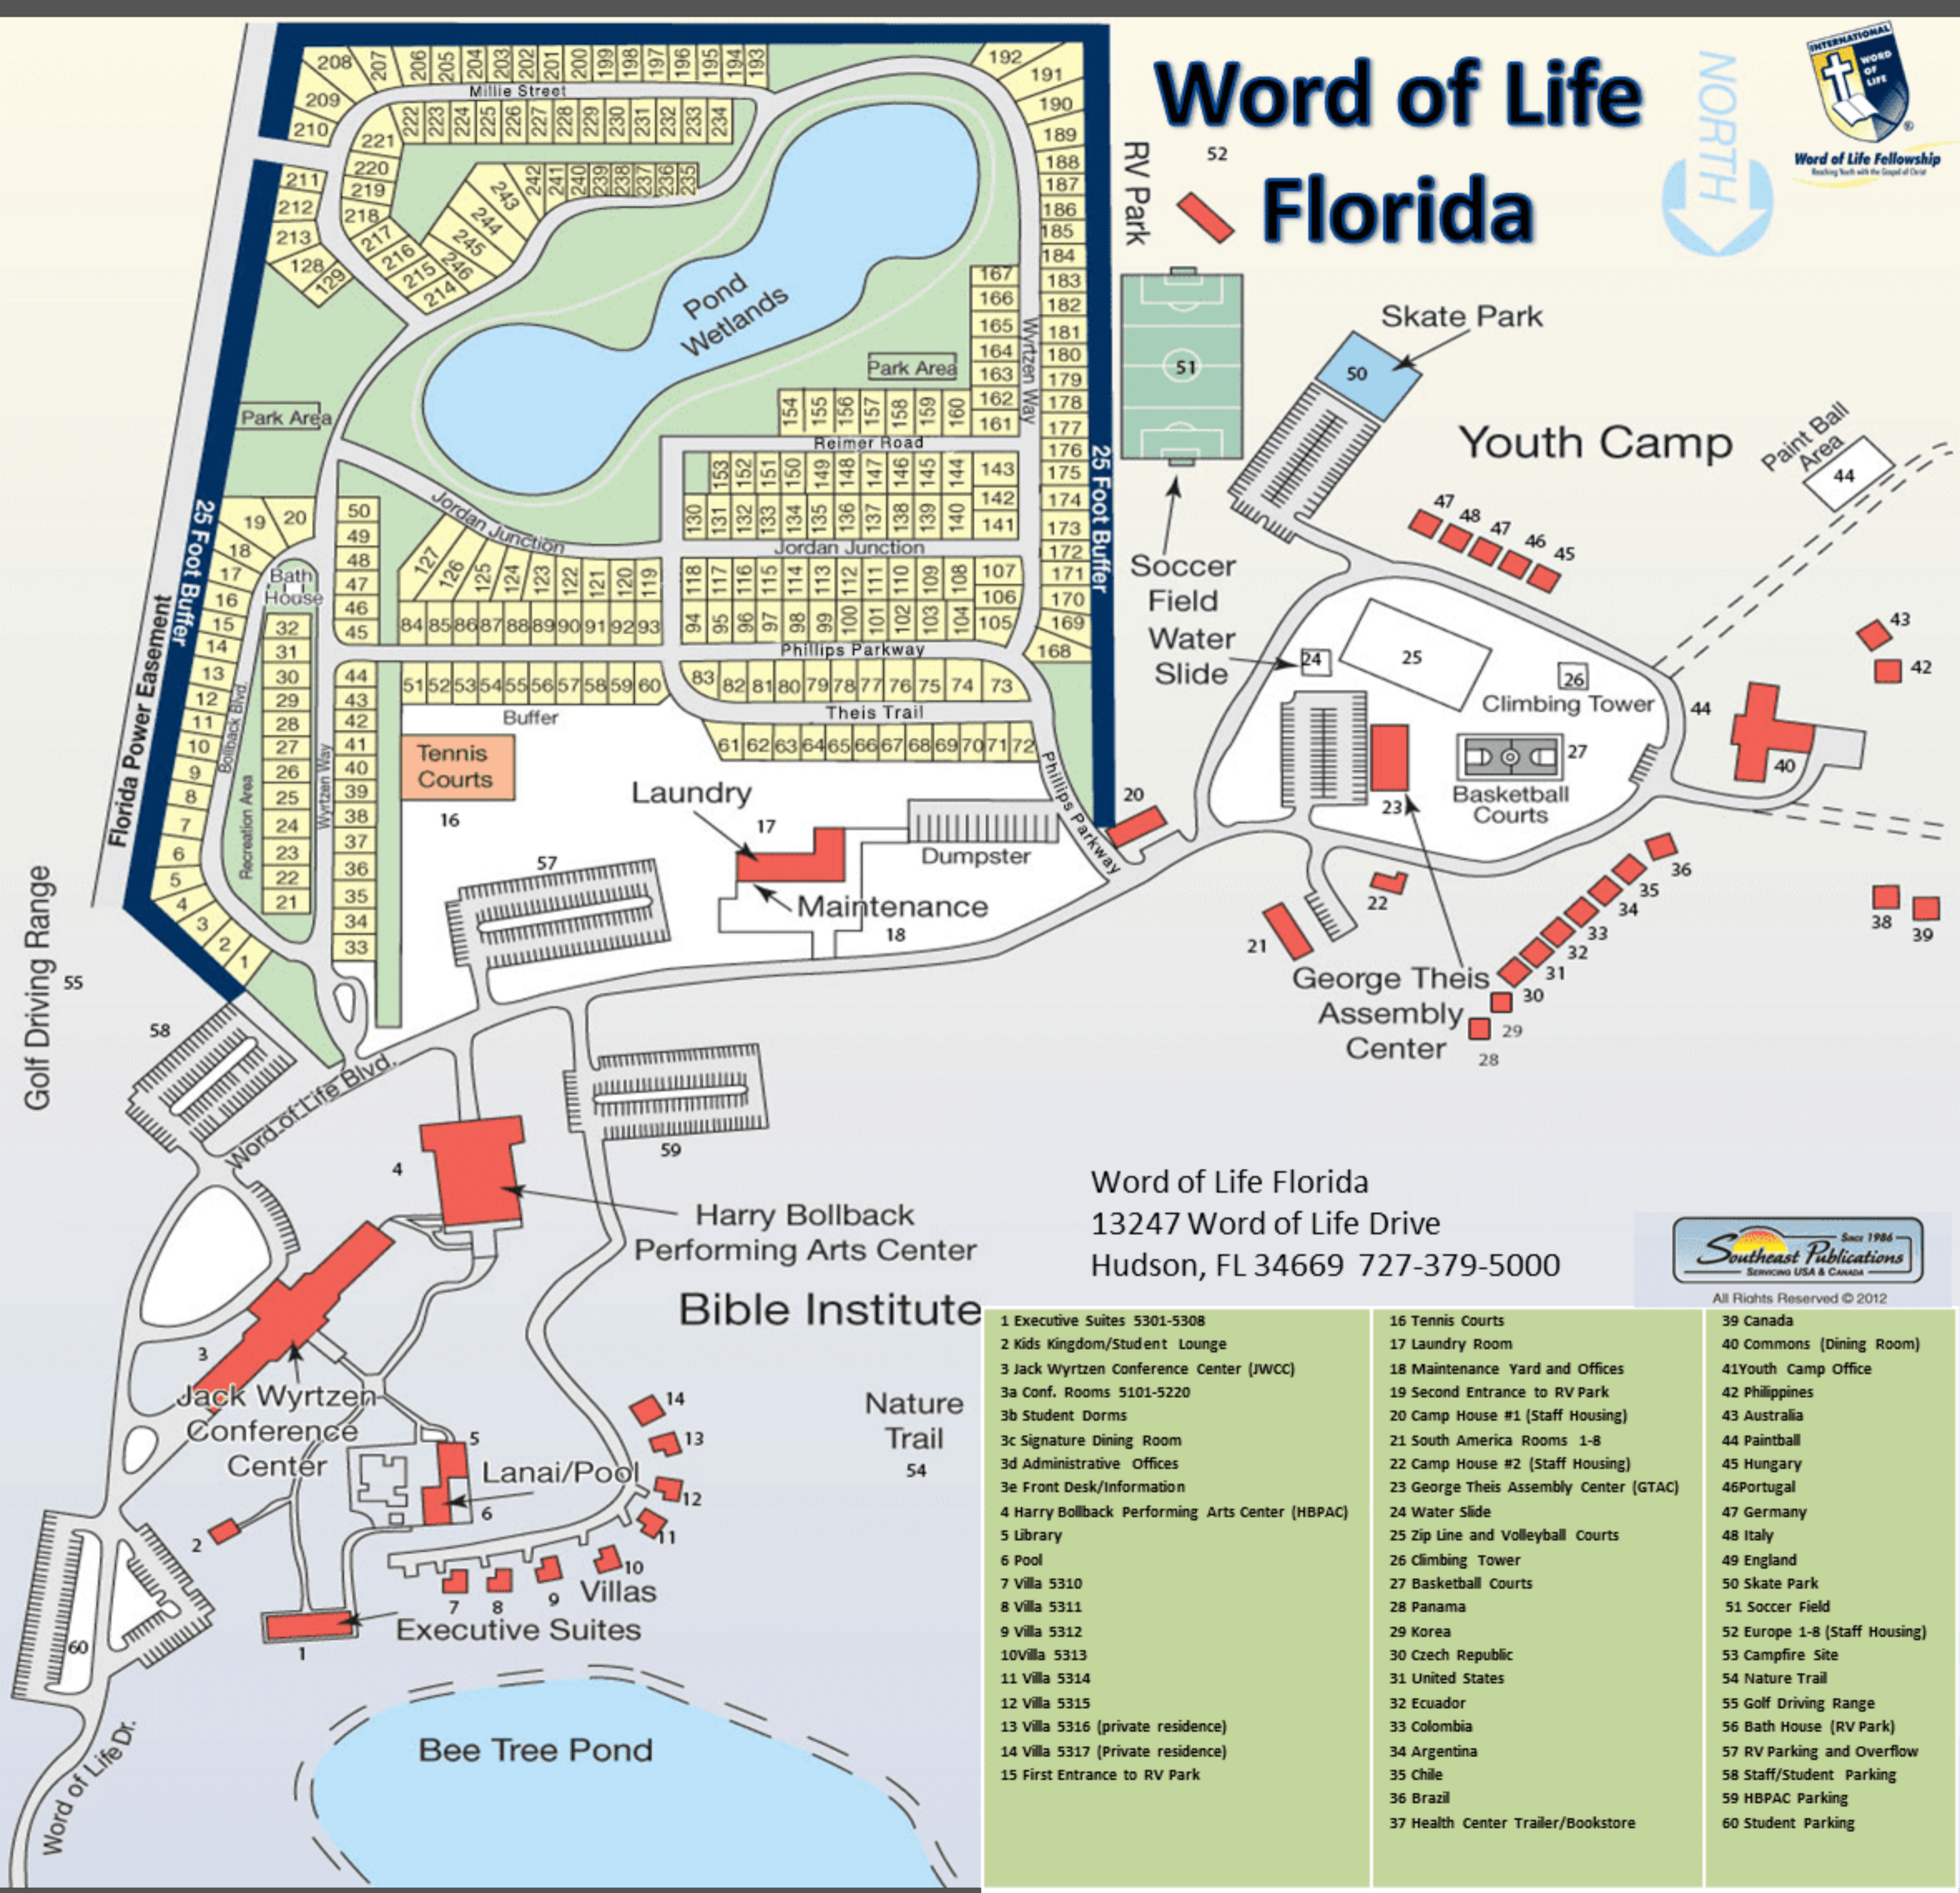

Word of Life Fellowship
Teaching Youth with the Gospel of Christ

Word of Life Florida

Word of Life Florida
13247 Word of Life Drive
Hudson, FL 34669 727-379-5000

All Rights Reserved © 2012

- | | | |
|---|--|-------------------------------|
| 1 Executive Suites 5301-5308 | 16 Tennis Courts | 39 Canada |
| 2 Kids Kingdom/Student Lounge | 17 Laundry Room | 40 Commons (Dining Room) |
| 3 Jack Wyrzten Conference Center (JWCC) | 18 Maintenance Yard and Offices | 41 Youth Camp Office |
| 3a Conf. Rooms 5101-5220 | 19 Second Entrance to RV Park | 42 Philippines |
| 3b Student Dorms | 20 Camp House #1 (Staff Housing) | 43 Australia |
| 3c Signature Dining Room | 21 South America Rooms 1-8 | 44 Paintball |
| 3d Administrative Offices | 22 Camp House #2 (Staff Housing) | 45 Hungary |
| 3e Front Desk/Information | 23 George Theis Assembly Center (GTAC) | 46 Portugal |
| 4 Harry Bollback Performing Arts Center (HBPAC) | 24 Water Slide | 47 Germany |
| 5 Library | 25 Zip Line and Volleyball Courts | 48 Italy |
| 6 Pool | 26 Climbing Tower | 49 England |
| 7 Villa 5310 | 27 Basketball Courts | 50 Skate Park |
| 8 Villa 5311 | 28 Panama | 51 Soccer Field |
| 9 Villa 5312 | 29 Korea | 52 Europe 1-8 (Staff Housing) |
| 10 Villa 5313 | 30 Czech Republic | 53 Campfire Site |
| 11 Villa 5314 | 31 United States | 54 Nature Trail |
| 12 Villa 5315 | 32 Ecuador | 55 Golf Driving Range |
| 13 Villa 5316 (private residence) | 33 Colombia | 56 Bath House (RV Park) |
| 14 Villa 5317 (Private residence) | 34 Argentina | 57 RV Parking and Overflow |
| 15 First Entrance to RV Park | 35 Chile | 58 Staff/Student Parking |
| | 36 Brazil | 59 HBPA Parking |
| | 37 Health Center Trailer/Bookstore | 60 Student Parking |