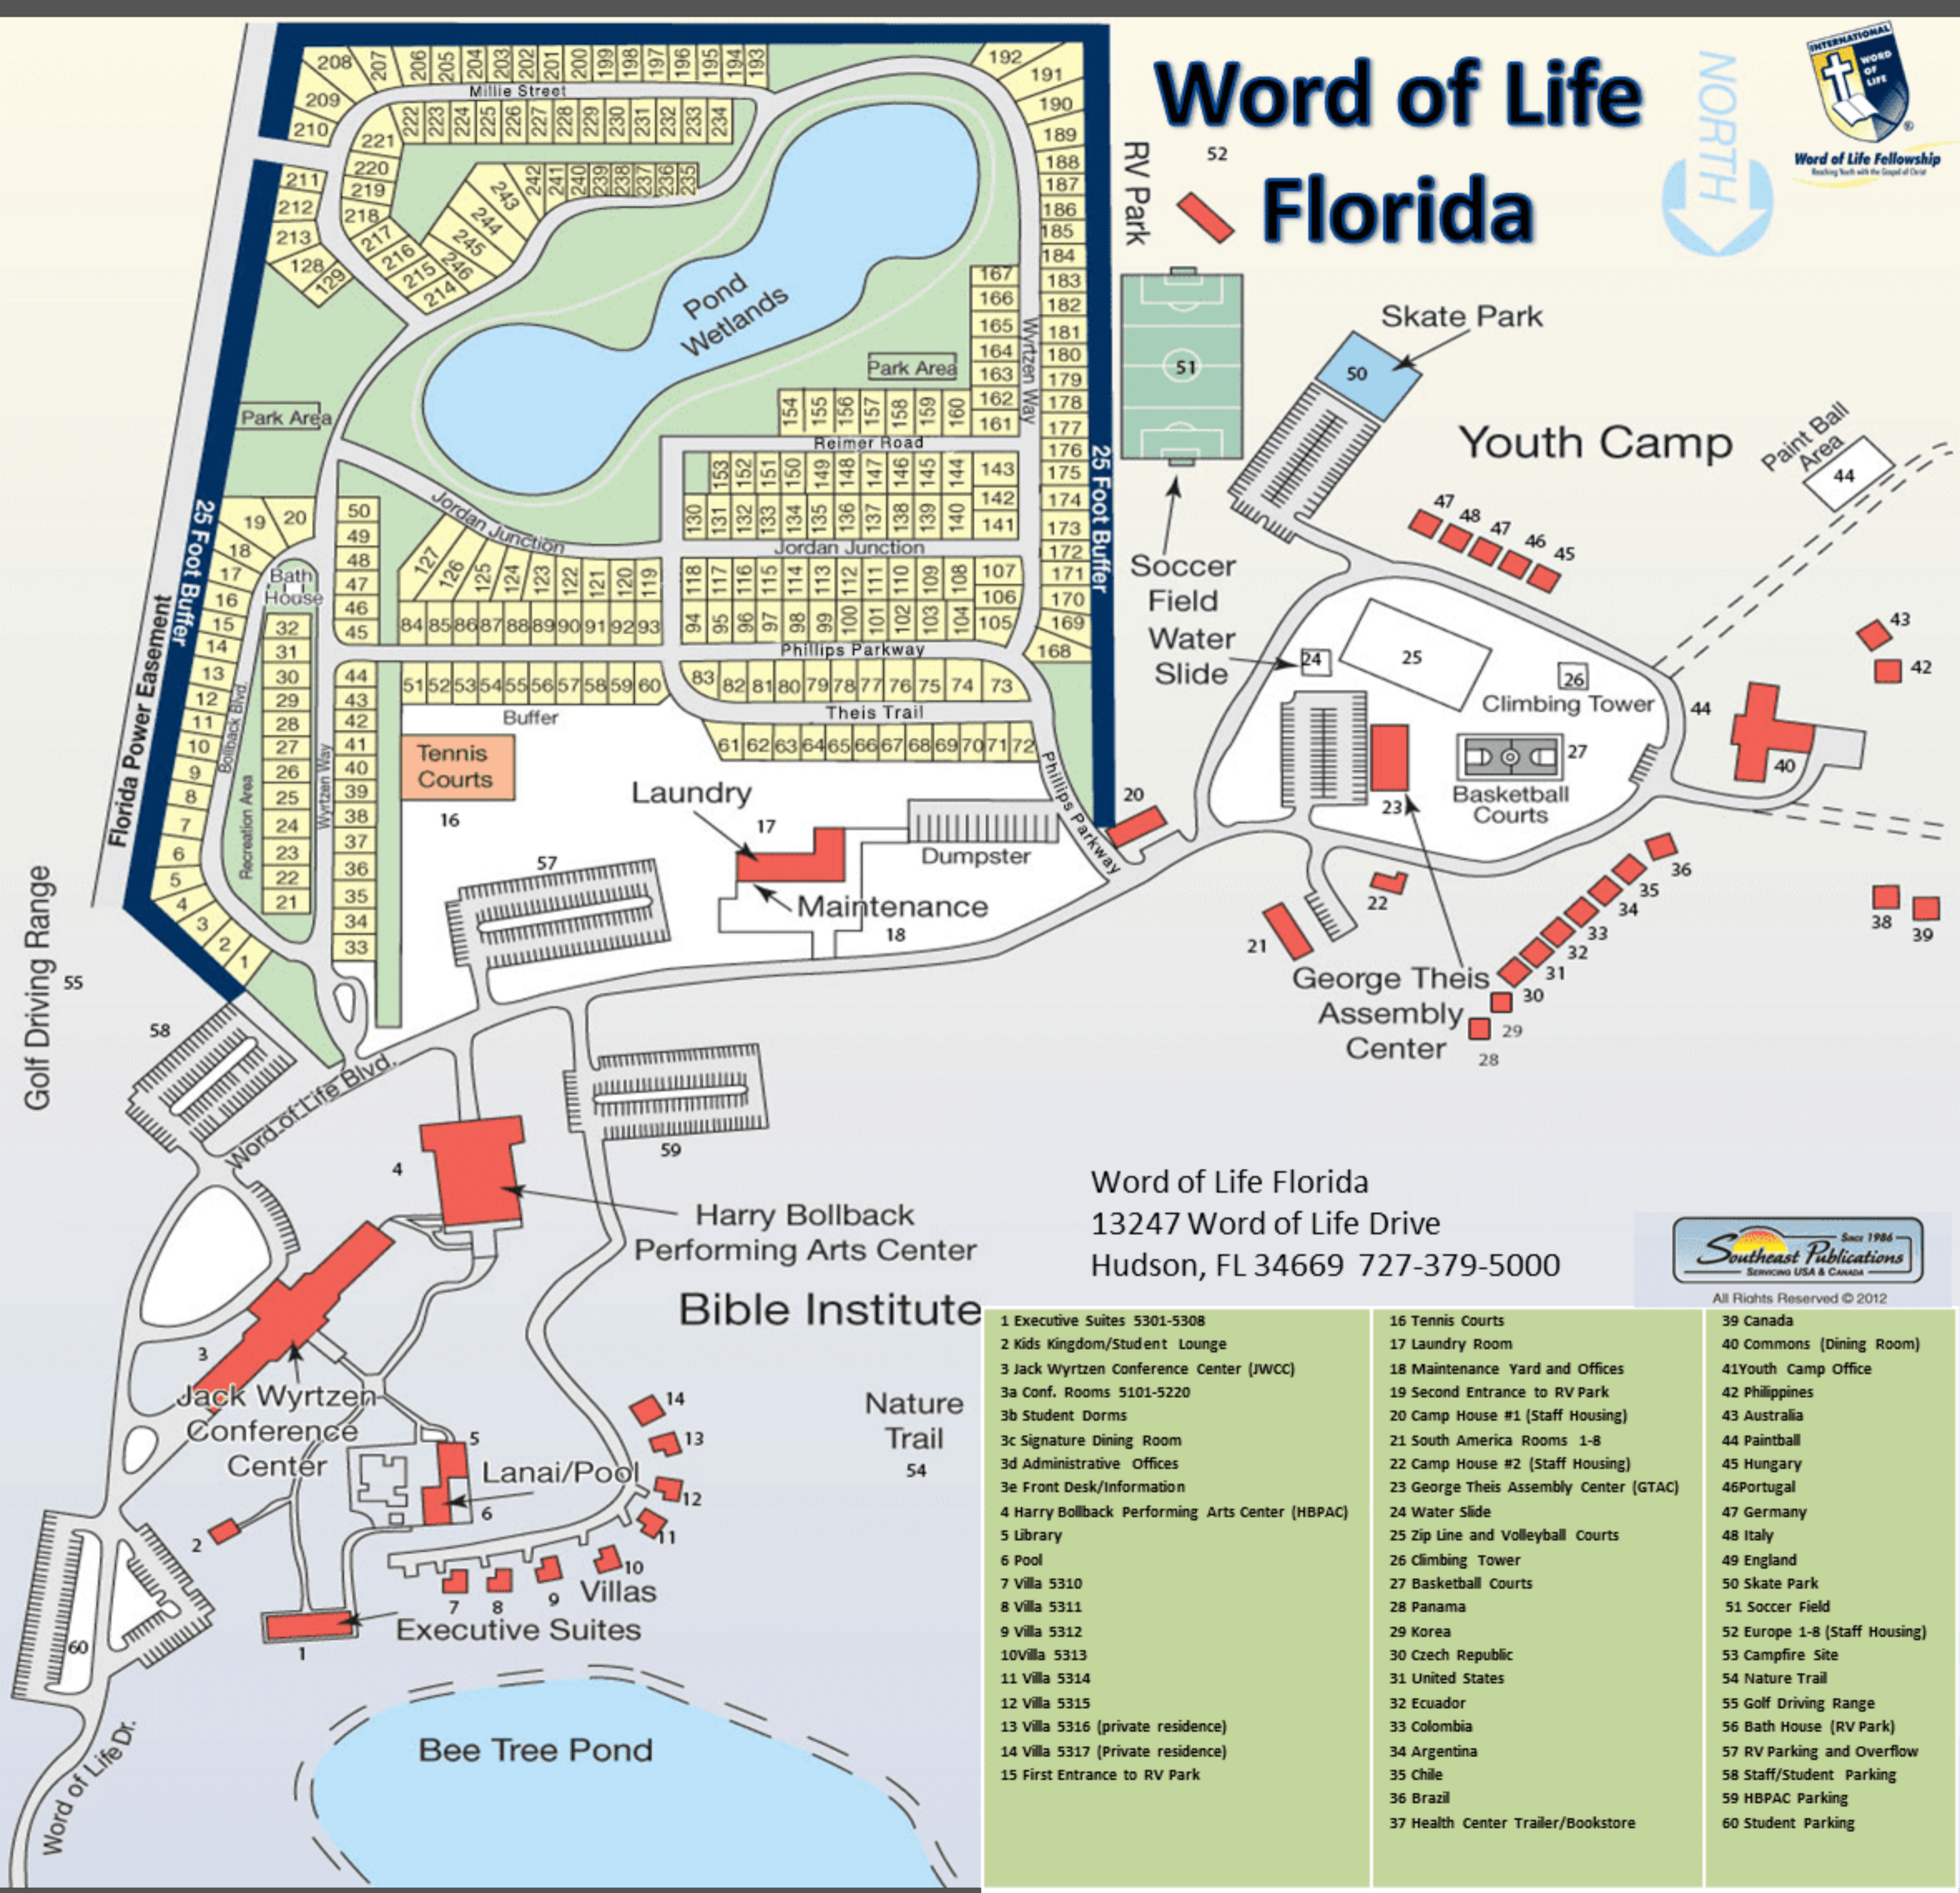

# Word of Life Florida

Word of Life Florida  
13247 Word of Life Drive  
Hudson, FL 34669 727-379-5000

All Rights Reserved © 2012

- |   |  |                               |
|---|--|-------------------------------|
| 1 Executive Suites 5301-5308                    | 16 Tennis Courts                       | 39 Canada                     |
| 2 Kids Kingdom/Student Lounge                   | 17 Laundry Room                        | 40 Commons (Dining Room)      |
| 3 Jack Wyrzten Conference Center (JWCC)         | 18 Maintenance Yard and Offices        | 41 Youth Camp Office          |
| 3a Conf. Rooms 5101-5220                        | 19 Second Entrance to RV Park          | 42 Philippines                |
| 3b Student Dorms                                | 20 Camp House #1 (Staff Housing)       | 43 Australia                  |
| 3c Signature Dining Room                        | 21 South America Rooms 1-8             | 44 Paintball                  |
| 3d Administrative Offices                       | 22 Camp House #2 (Staff Housing)       | 45 Hungary                    |
| 3e Front Desk/Information                       | 23 George Theis Assembly Center (GTAC) | 46 Portugal                   |
| 4 Harry Bollback Performing Arts Center (HBPAC) | 24 Water Slide                         | 47 Germany                    |
| 5 Library                                       | 25 Zip Line and Volleyball Courts      | 48 Italy                      |
| 6 Pool  | 26 Climbing Tower                      | 49 England                    |
| 7 Villa 5310                                    | 27 Basketball Courts                   | 50 Skate Park                 |
| 8 Villa 5311                                    | 28 Panama                              | 51 Soccer Field               |
| 9 Villa 5312                                    | 29 Korea                               | 52 Europe 1-8 (Staff Housing) |
| 10 Villa 5313                                   | 30 Czech Republic                      | 53 Campfire Site              |
| 11 Villa 5314                                   | 31 United States                       | 54 Nature Trail               |
| 12 Villa 5315                                   | 32 Ecuador                             | 55 Golf Driving Range         |
| 13 Villa 5316 (private residence)               | 33 Colombia                            | 56 Bath House (RV Park)       |
| 14 Villa 5317 (Private residence)               | 34 Argentina                           | 57 RV Parking and Overflow    |
| 15 First Entrance to RV Park                    | 35 Chile                               | 58 Staff/Student Parking      |
|   | 36 Brazil                              | 59 HBPA Parking               |
|   | 37 Health Center Trailer/Bookstore     | 60 Student Parking            |